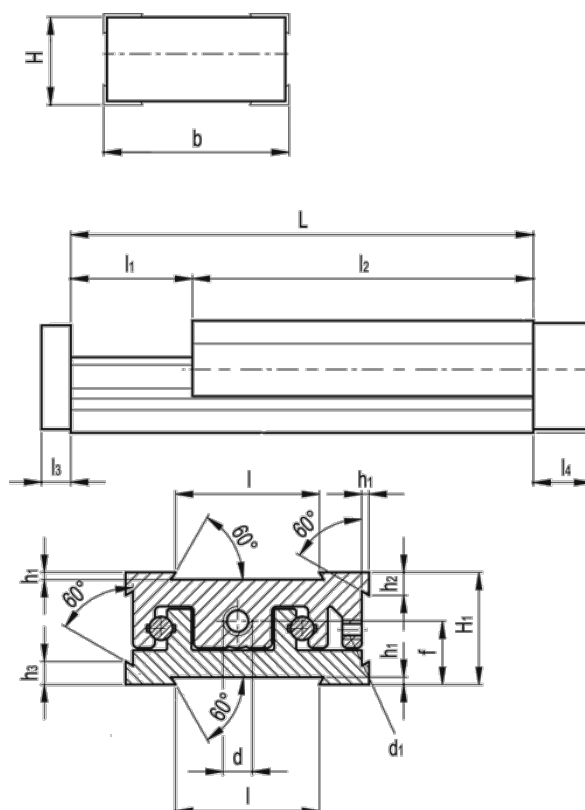

# Data Sheet

Article number: 20782031

Description: Adjustable slide unit  
GN 900-120-210-50-S-1

## Measures

|           |                 |
|-----------|-----------------|
| b = 120   | h3 = 13.8       |
| d = M10x1 | l = 80          |
| d1 = M5   | L - l1 = 210-50 |
| f = 26.3  | l2 = 160        |
| H = 45.0  | l3 = 10         |
| h1 = 2.0  | l4 = 18         |
| H1 = 46   |                 |
| h2 = 13.8 |                 |